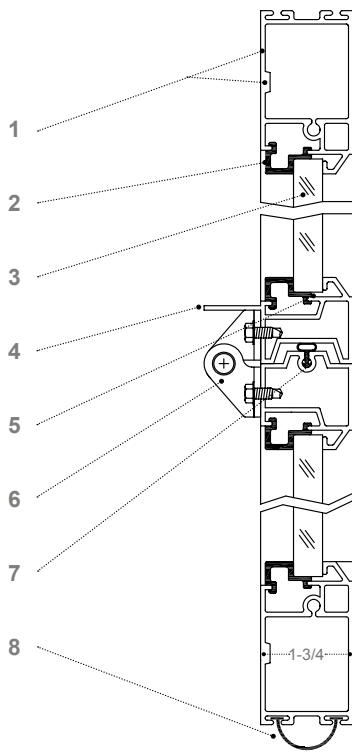

upwardor™

Garage Doors Designed for Life

CONTACT US FOR A DEALER NEAREST YOU – CALL 1 800 667 3367 OR VISIT UPWARDOR.COM

5-YEAR

AL-976™

KEY FEATURES:

- 1 3/4" (44.5mm) thickness, manufactured from extruded 6063-T6 aluminum.
- Clear anodized finish standard, optional colours and finishes available.
- Tongue and groove section with weather seal inhibits air filtration.
- Available with various glazing options: single, insulated, tinted, tempered or specialty.
- Solid bottom options: Stucco panel, anti-dent panel or ThermoMax® panel to match.
- "Removable" snap-on PVC mouldings and soft vinyl glazing bead.
- Optional horizontal members incorporate built-in strut for added rigidity as required.

PANEL CROSS SECTION

- (1) .070" typical, .115" at attachments
- (2) Glazing molding
- (3) Glazing
- (4) Reinforcing strut (optional under 16')
- (5) Soft vinyl glazing bead
- (6) Center hinge
- (7) Weather seal
- (8) Low temp. vinyl astragal

6063-T6 ALUMINUM ALLOY
STANDARD CLEAR ANODIZED FINISH

SECTION AND PANEL SCHEDULE

PANEL SCHEDULE		SECTION SCHEDULE	
DOOR WIDTH	PANELS WIDE	DOOR HEIGHT	SECTIONS HIGH
8' 2" OR LESS	2	8' 6" OR LESS	4
8' 3" TO 11' 2"	3	8' 7" TO 10' 6"	5
11' 3" TO 14' 2"	4	10' 7" TO 12' 6"	6
14' 3" TO 17' 2"	5	12' 7" TO 15' 0"	7
17' 3" TO 20' 2"	6	15' 1" TO 17' 0"	8
20' 3" TO 23' 2"	7	17' 1" TO 19' 6"	9
23' 3" TO 24' 0"	8	19' 7" TO 22' 6"	10