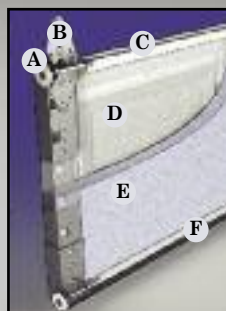

## Panel Styles

Raised Panel Flush Panel

## Construction

- A. Finish Painted Coat
- B. Primer Coat
- C. Galvanized Layer
- D. Steel

- A. 10 ball bearing steel rollers provide long lasting durability.
- B. Heavy-duty galvanized 14 gauge hardware
- C. Tongue and groove design provides weathertight section joints
- D. 24 gauge steel
- E. Vinyl-backed expanded polystyrene insulation provides an R-Value of 9.0.
- F. Bottom retainer with vinyl weatherstrip.