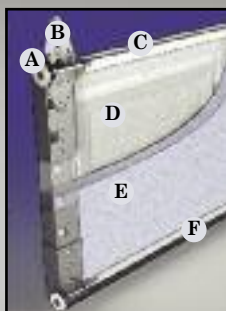

Panel Colors

White Sandtone Almond Brown

Panel Styles

Raised Panel Flush Panel

Construction

- A. Finish Painted Coat
- B. Primer Coat
- C. Galvanized Layer
- D. Steel

- A. 10 ball bearing steel rollers provide long lasting durability.
- B. Heavy-duty galvanized 14 gauge hardware
- C. Tongue and groove design provides weathertight section joints
- D. 24 gauge steel
- E. Vinyl-backed expanded polystyrene insulation provides an R-Value of 9.0.
- F. Bottom retainer with vinyl weatherstrip.