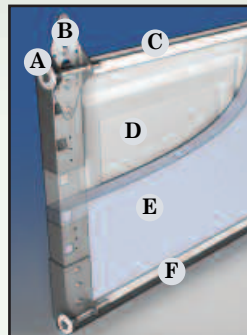

Brown

Panel Sample

Features

- Four steel strap hinges and two steel handles are provided on all doors. Additional items are optional.
- Ten window options are available to complement the architectural style of your home.
- Doors are available in white, almond, sandtone and brown and may be painted to match any color trim.

Construction

- A. Finish Painted Coat
- B. Primer Coat
- C. Galvanized Layer
- D. Steel

- A. 11 ball nylon rollers provide quiet operation and long lasting durability.
- B. Heavy-duty galvanized 14 gauge hardware
- C. Tongue and groove design provides weathertight section joints
- D. 24 gauge steel
- E. Vinyl-backed 1-3/8" expanded polystyrene insulation (model 41) provides an R-Value of 6.0.
- F. Aluminum bottom retainer with vinyl weatherstrip.